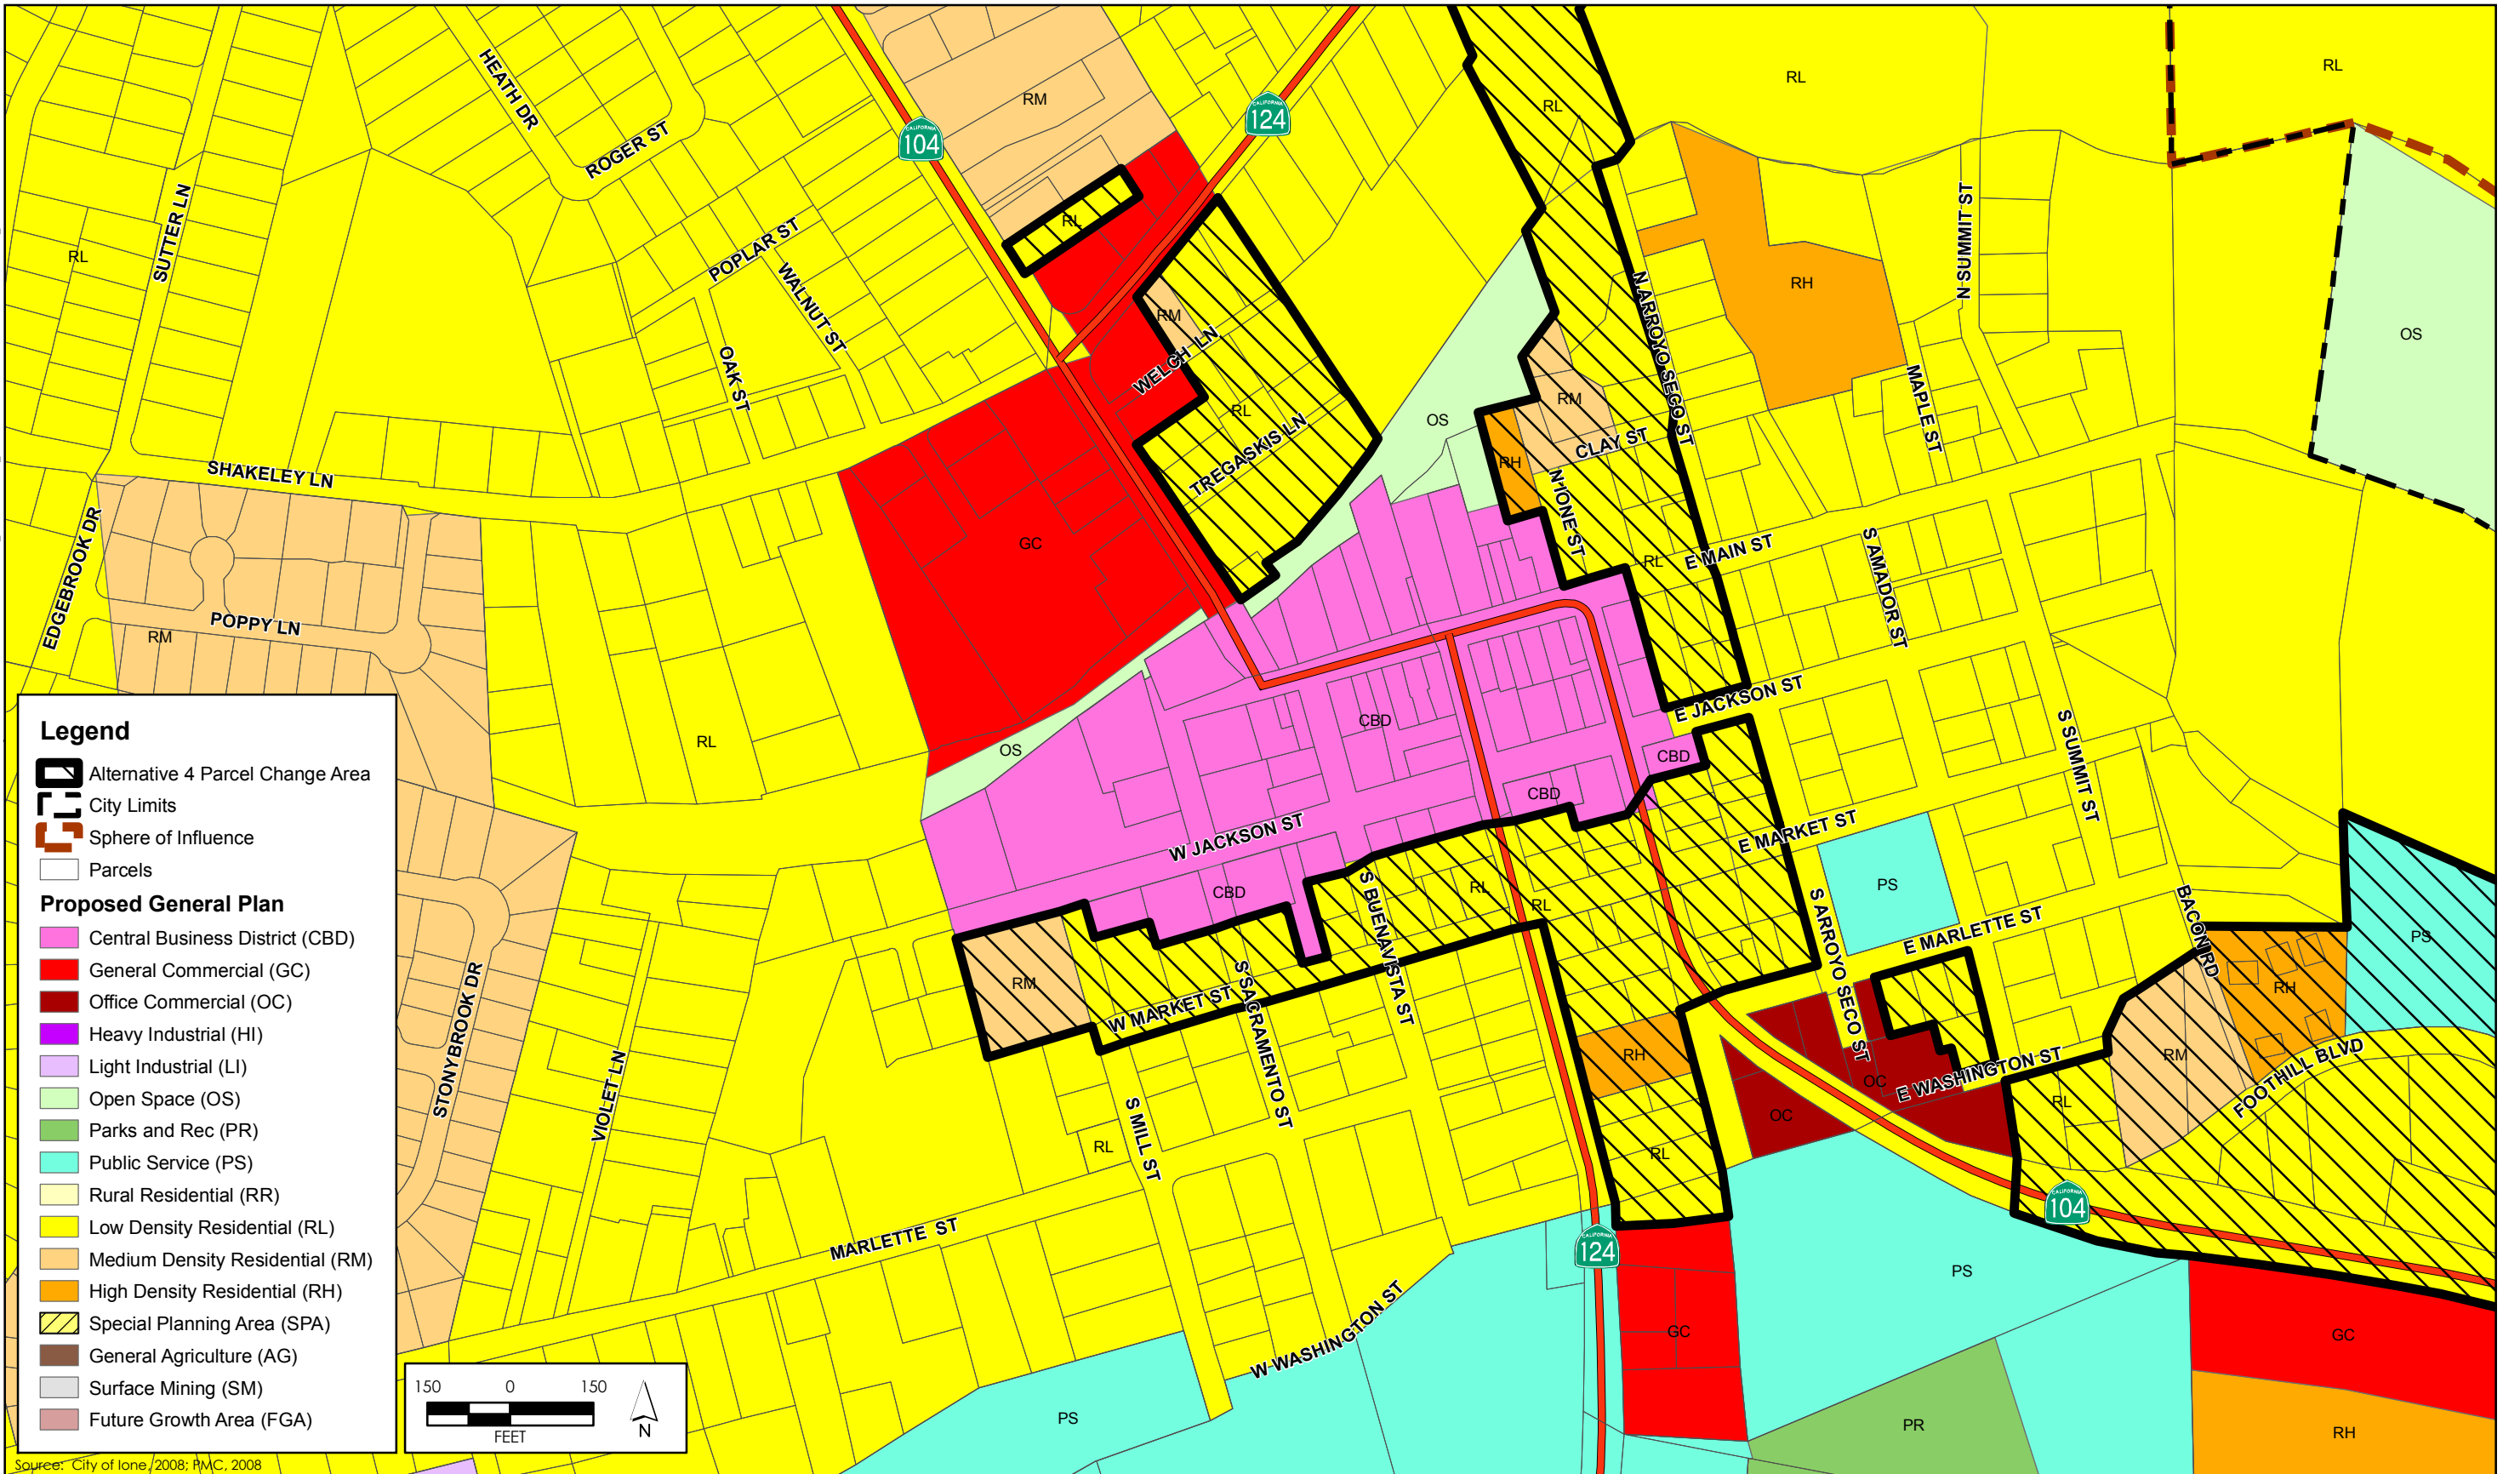

T:\GIS\AMADOR_COUNTY\WMS\IONE\ALTERNATIVES\ALT4_CBD_MAP.MXD - 12/11/2008 @ 4:02:07 PM

Source: City of Ione / 2008; P.M.C. 2008

City of Ione
Planning Department

Alternative 4: Downtown Area Designations