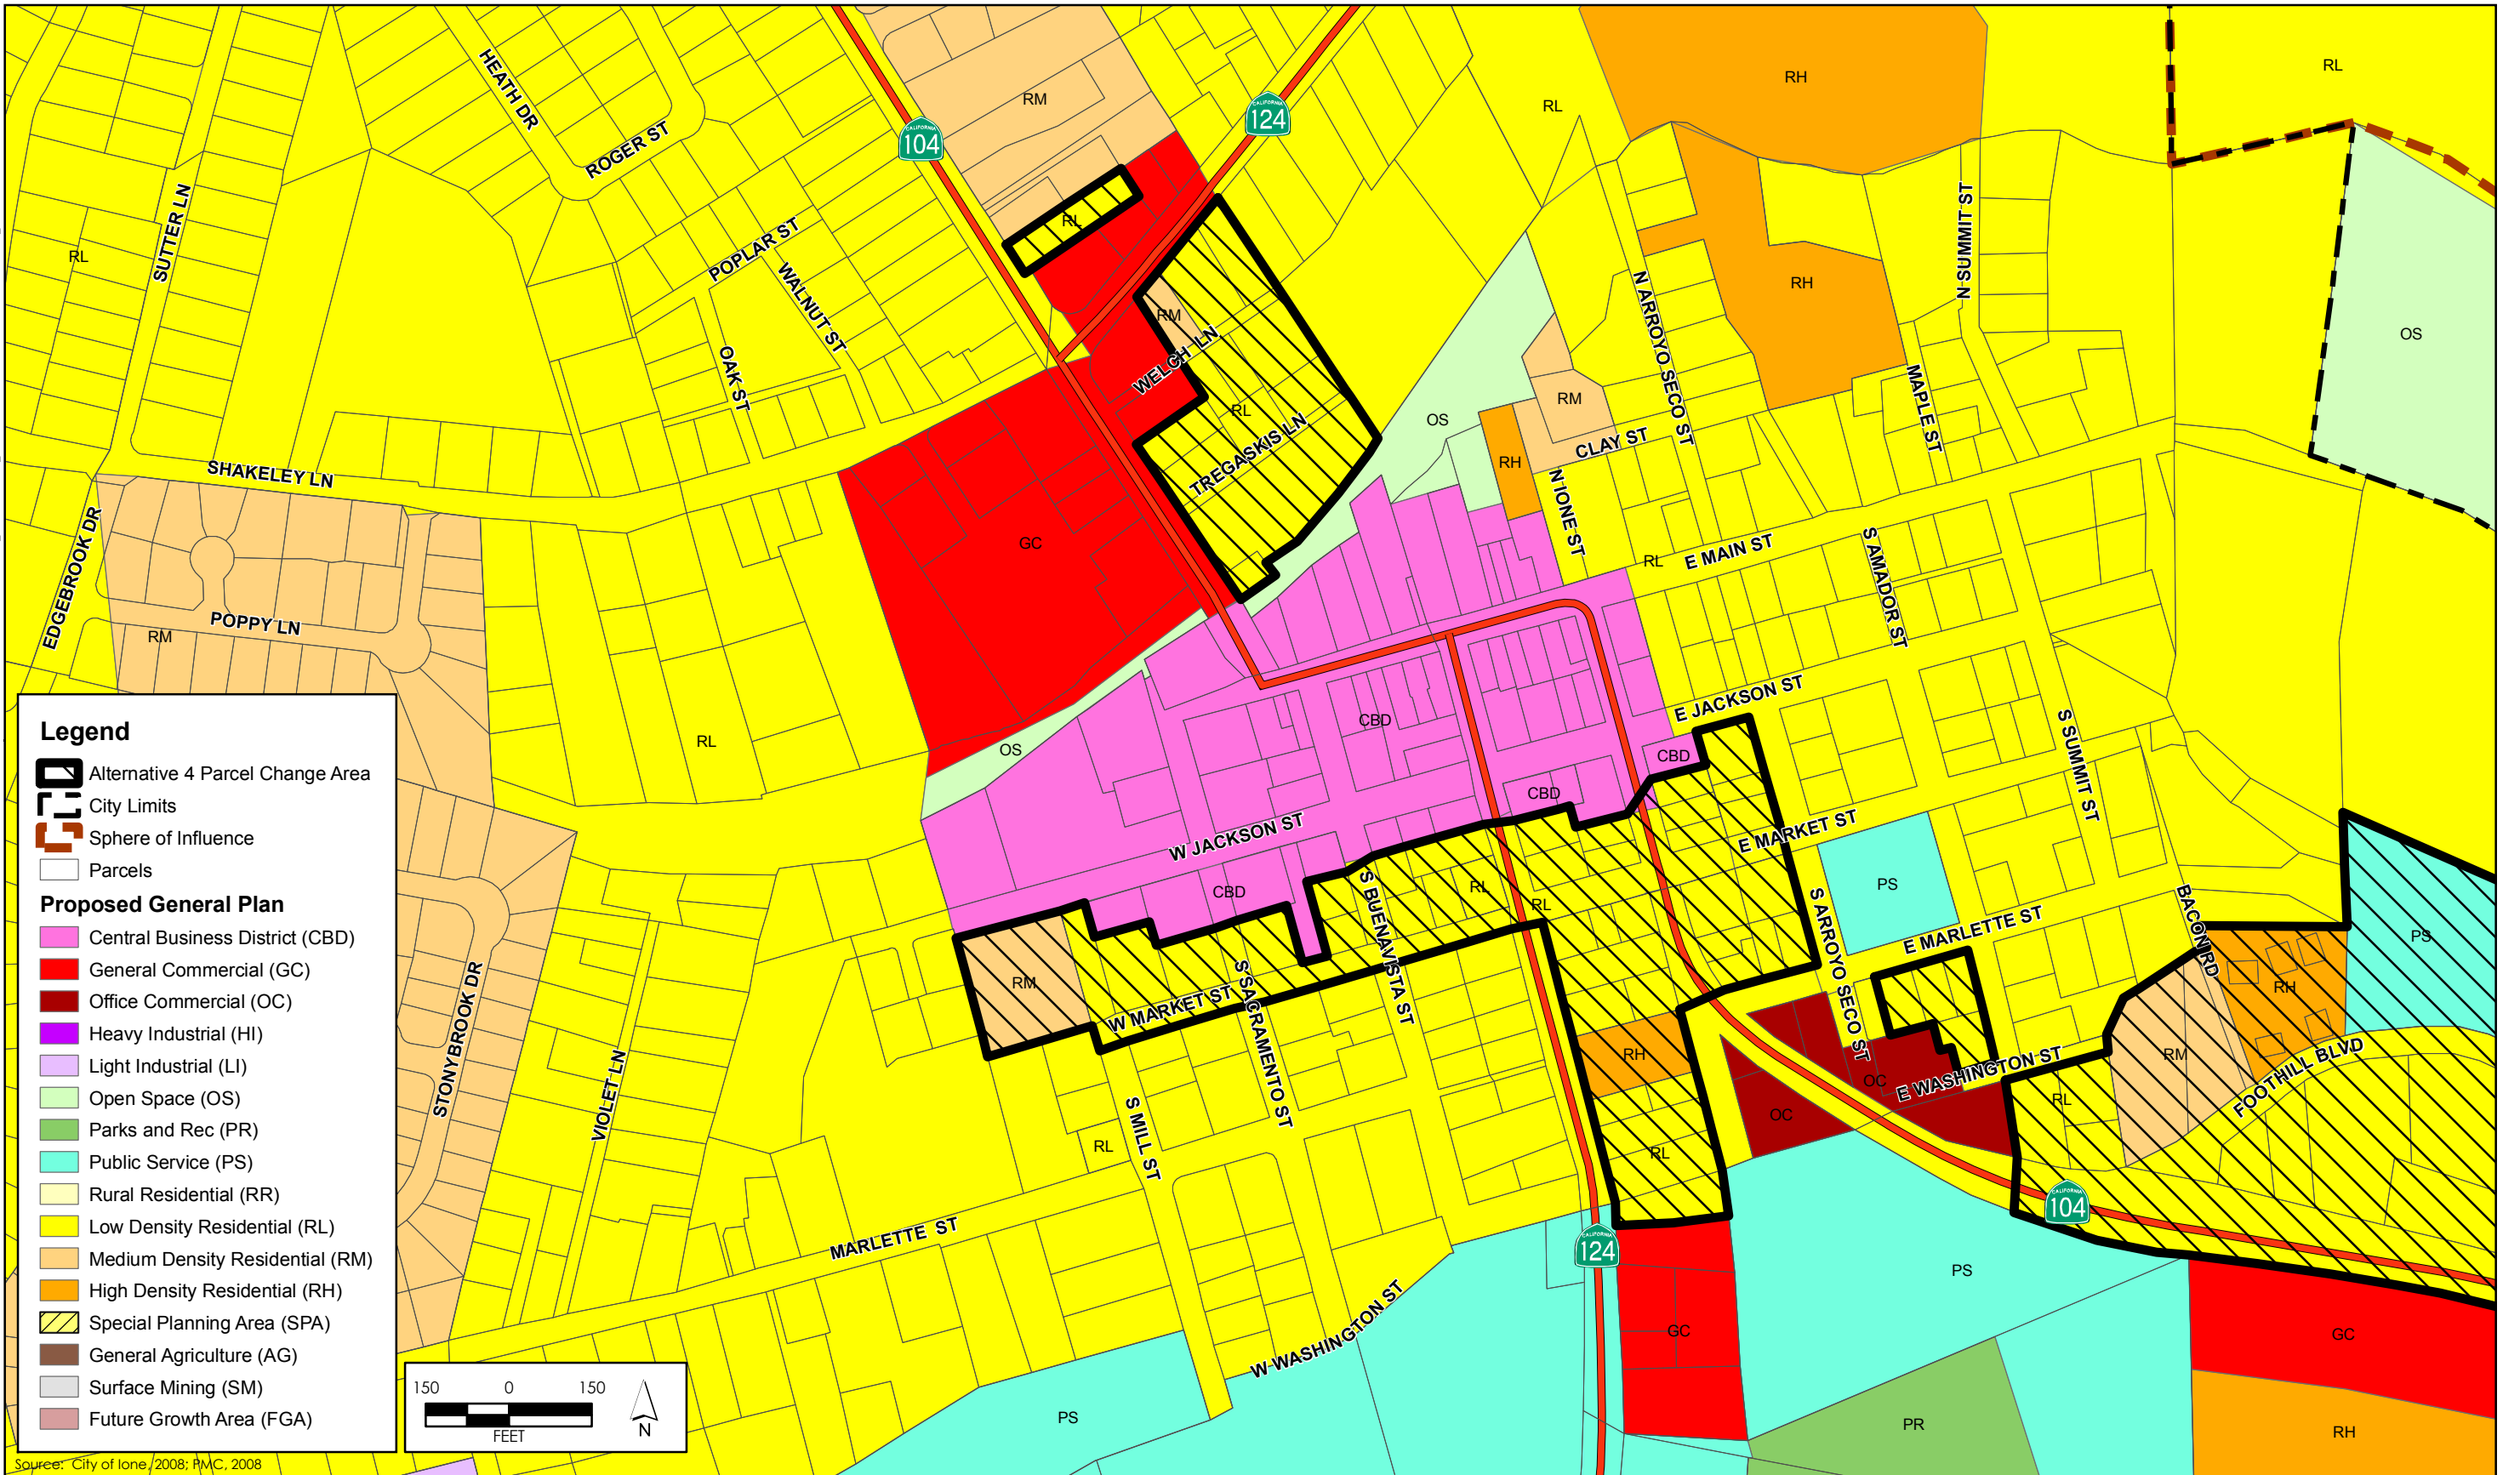

T:\GIS\AMADOR_COUNTY\WMS\IONE\ALTERNATIVES\ALT4_CBD_MAP.MXD - 12/11/2008 @ 4:02:07 PM

Source: City of Ione / 2008; P.M.C. 2008

City of Ione
 Planning Department

Alternative 4: Downtown Area Designations